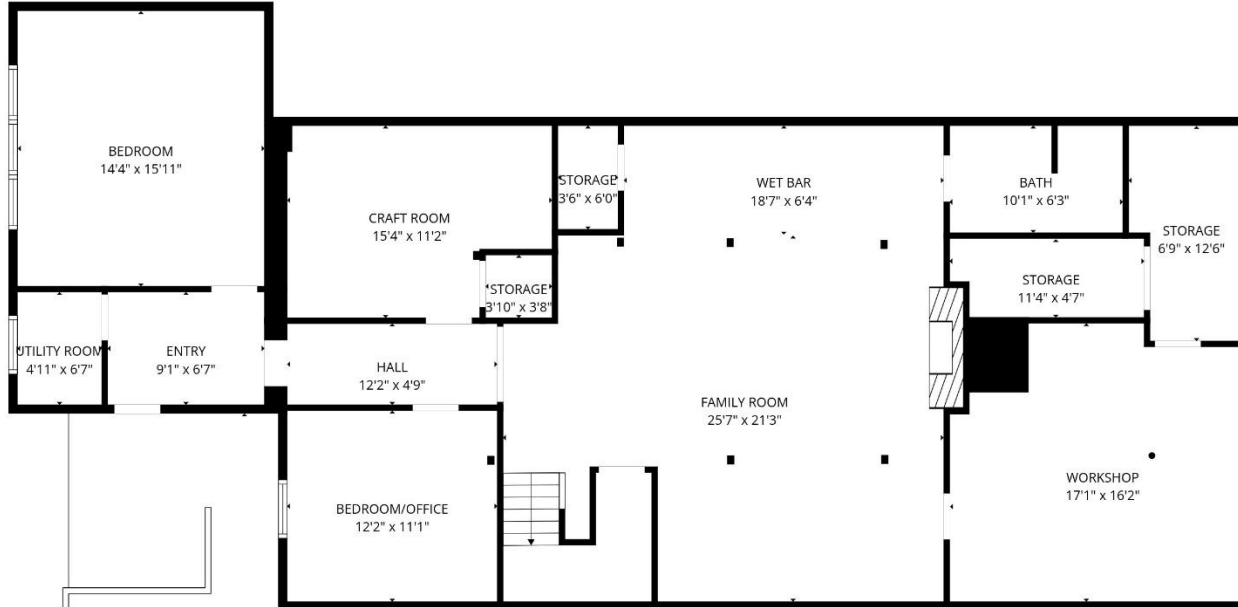

## Lower Level

PATIO  
15'8" x 49'4"

CHERIWOODARDREALTY

37C Main Street • Sperryville, VA 22740  
540.987.8500 • [www.cheriwoodard.com](http://www.cheriwoodard.com)

Measurements deemed reliable but not guaranteed. For reference purposes only.