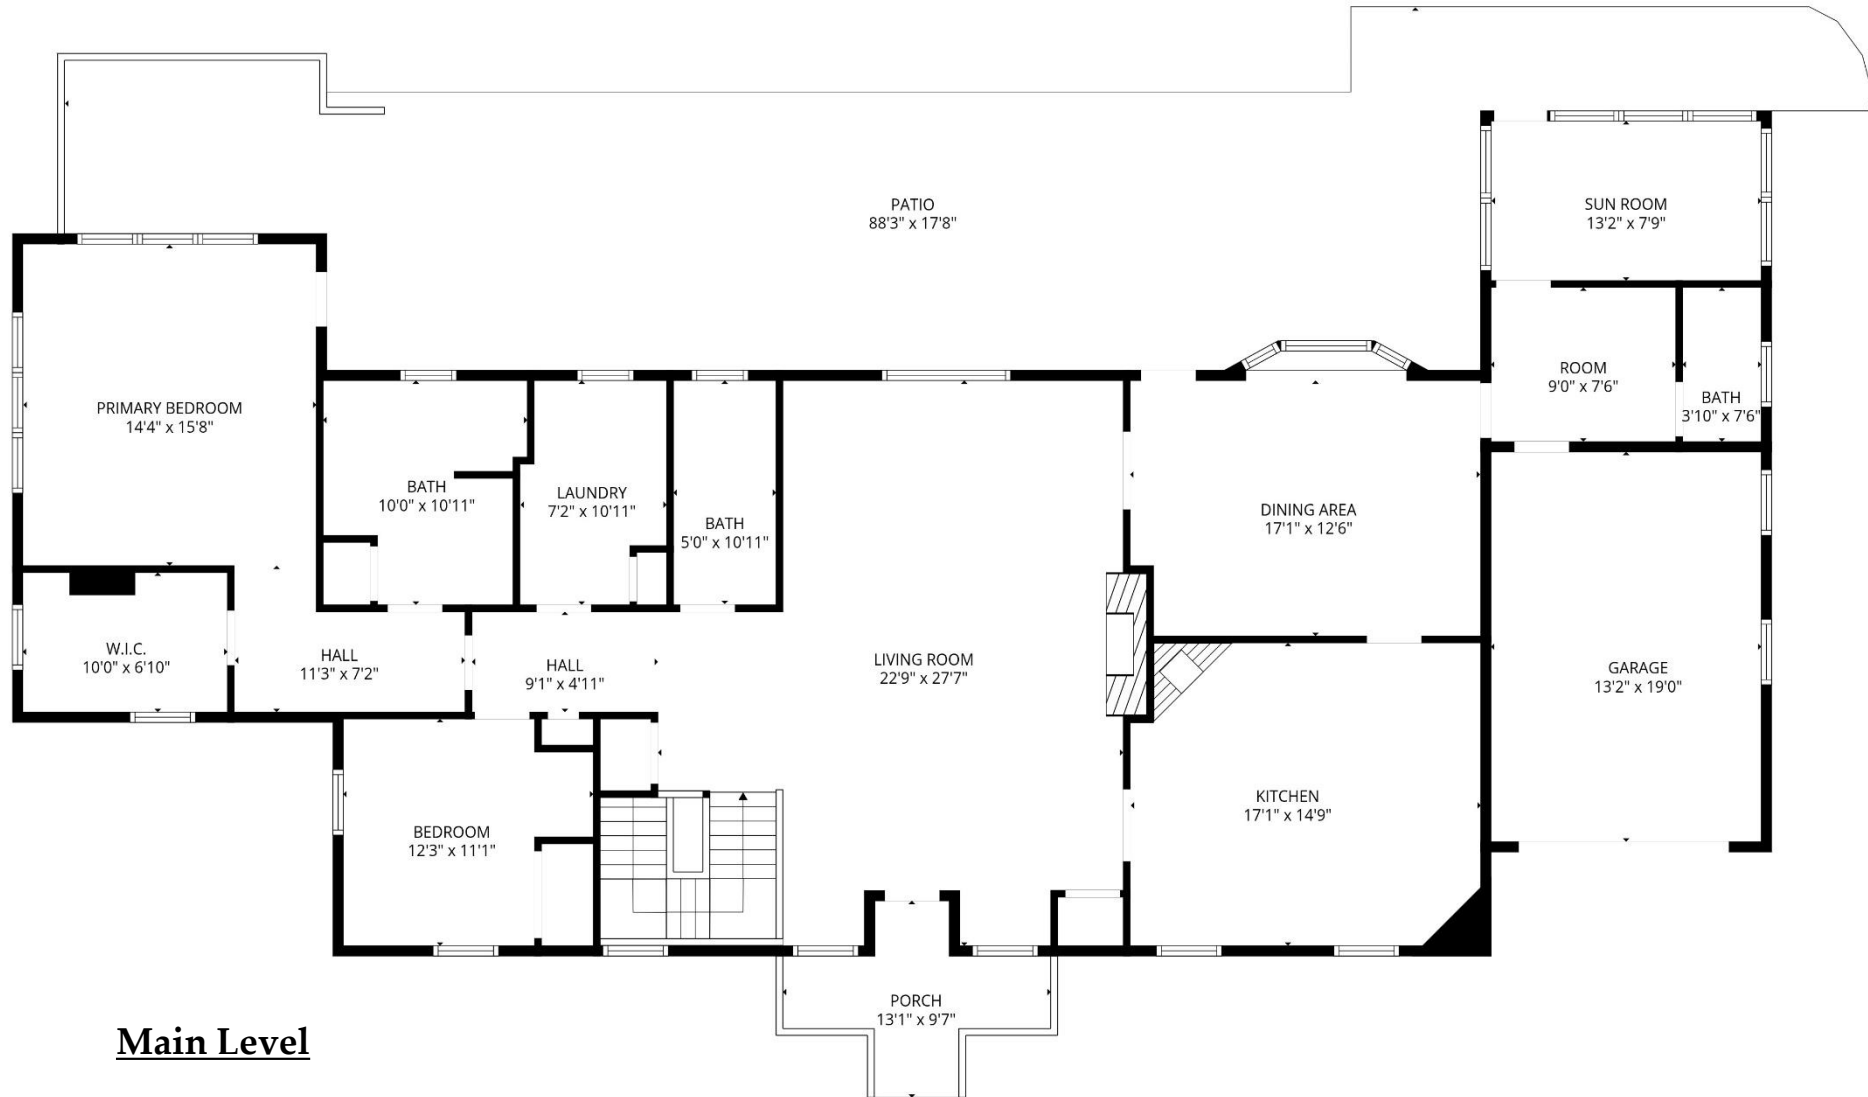

THORNTON HILL

94 Old Hollow Road, Sperryville

Main Level

CHERIWOODARDREALTY

37C Main Street • Sperryville, VA 22740

540.987.8500 • www.cheriwoodard.com

Measurements deemed reliable but not guaranteed. For reference purposes only.