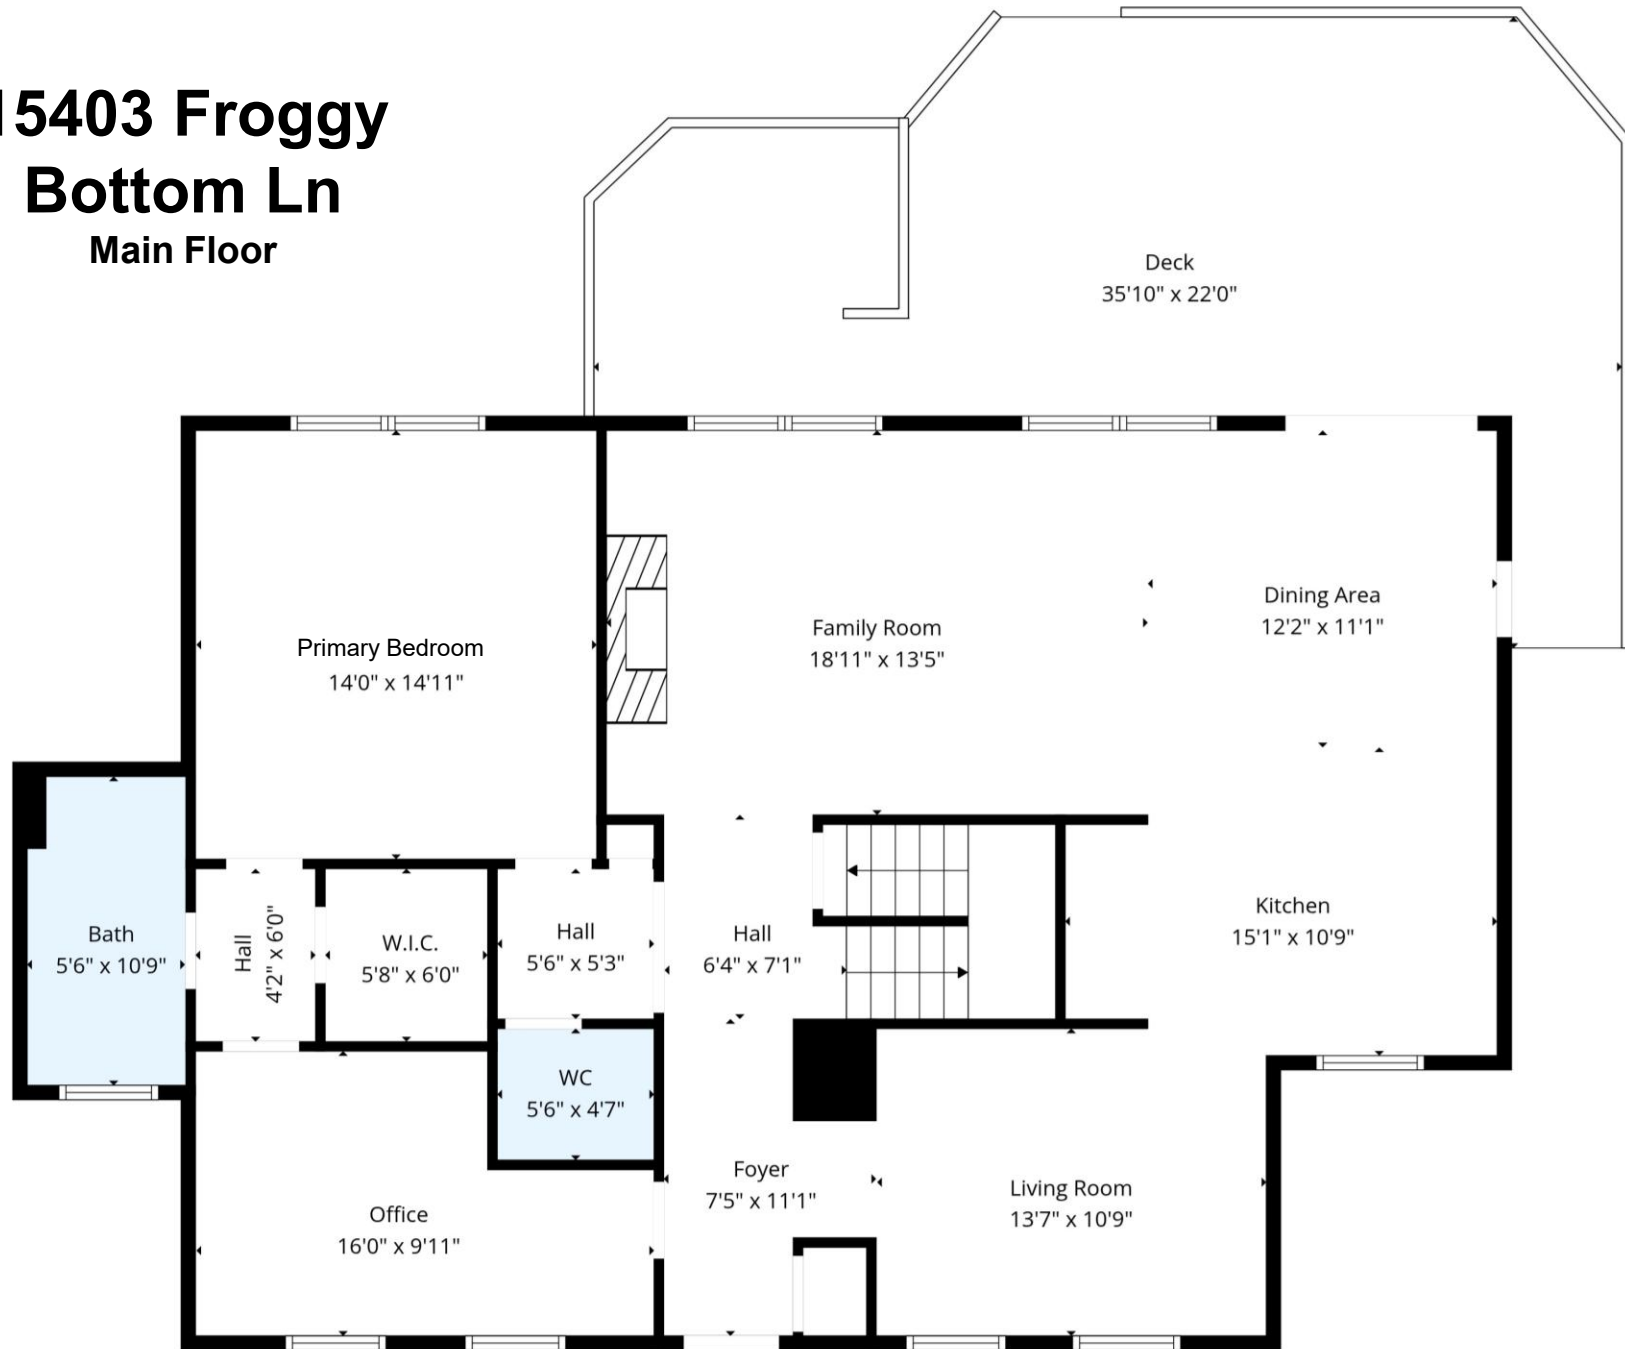

15403 Froggy Bottom Ln Main Floor

CHERIWOODARDREALTY
Homes in the Heart of the Piedmont

Tanya A Paull · tanya@cheriwoodard.com · 540-987-8500 x6 · www.cheriwoodard.com