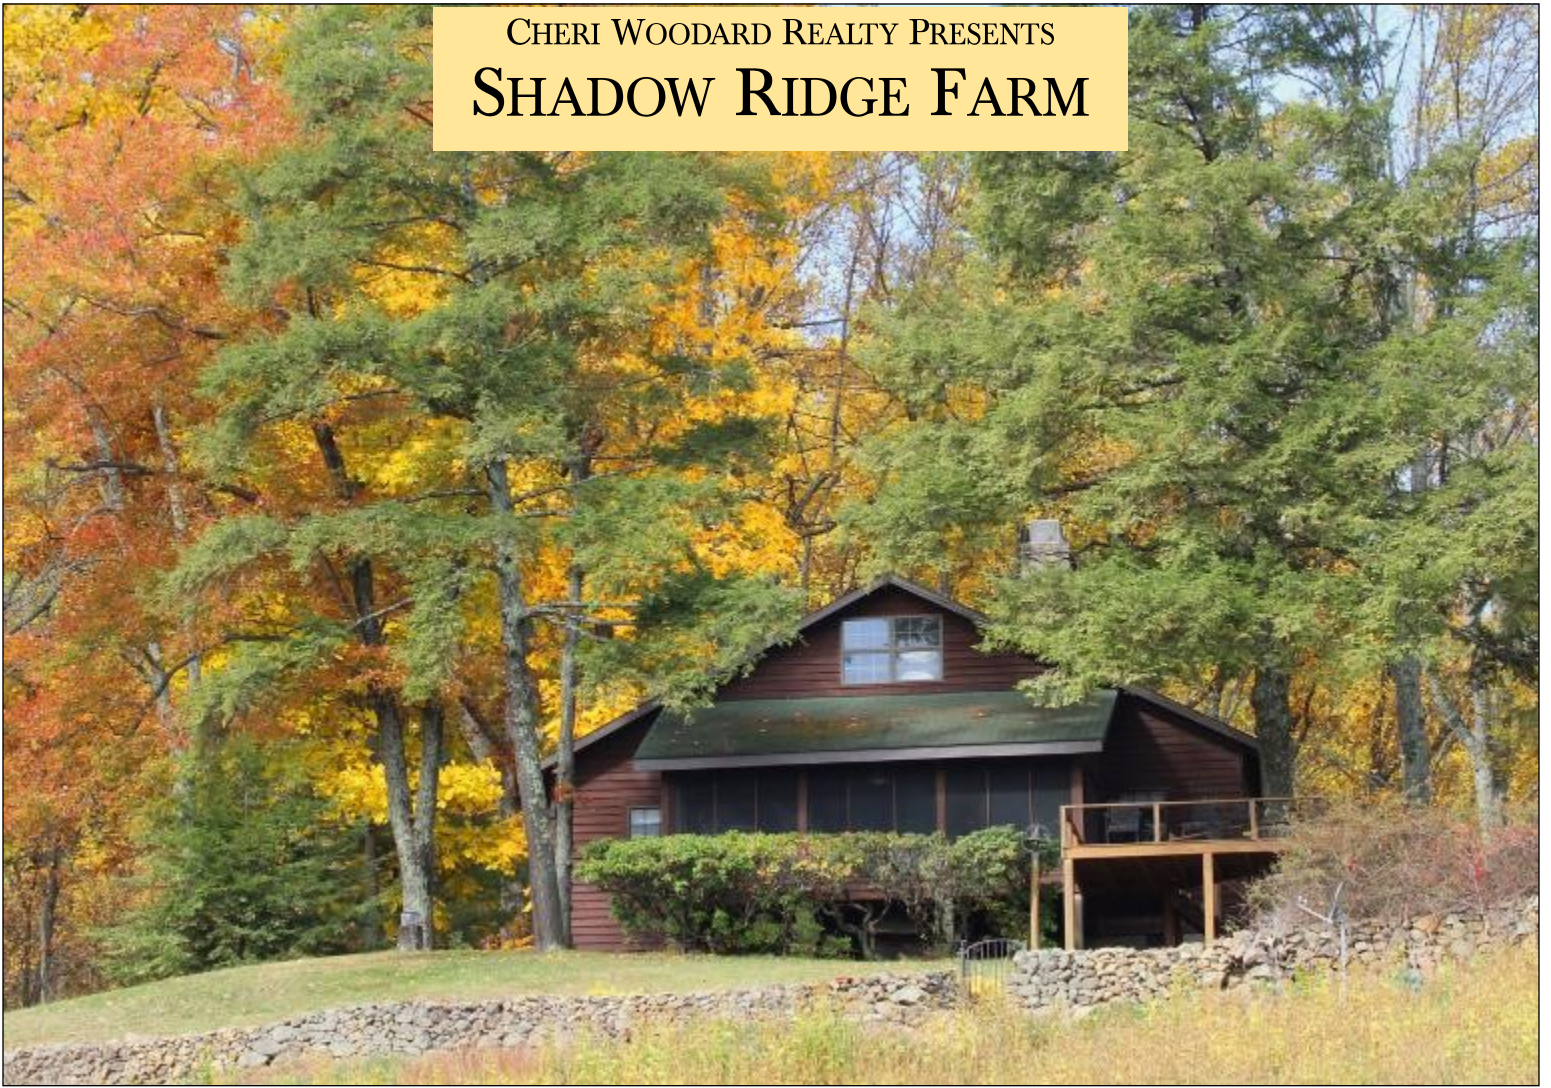

CHERI WOODARD REALTY PRESENTS  
**SHADOW RIDGE FARM**

Sunrise

Overview

CHERIWOODARDREALTY

*Rappahannock · Fauquier · Madison · Culpeper*

# SHADOW RIDGE FARM

Fall Views

Guest Cottage

Wildflower Meadow

Great Room View

ADDRESS: 340 Persimmon Lane, Washington  
PRICE: \$3,500,000    ACRES: 531  
BEDROOMS: 4    BATHROOMS: 3  
BASEMENT: Yes    GUEST COTTAGE: Yes  
YEAR BUILT: 1938