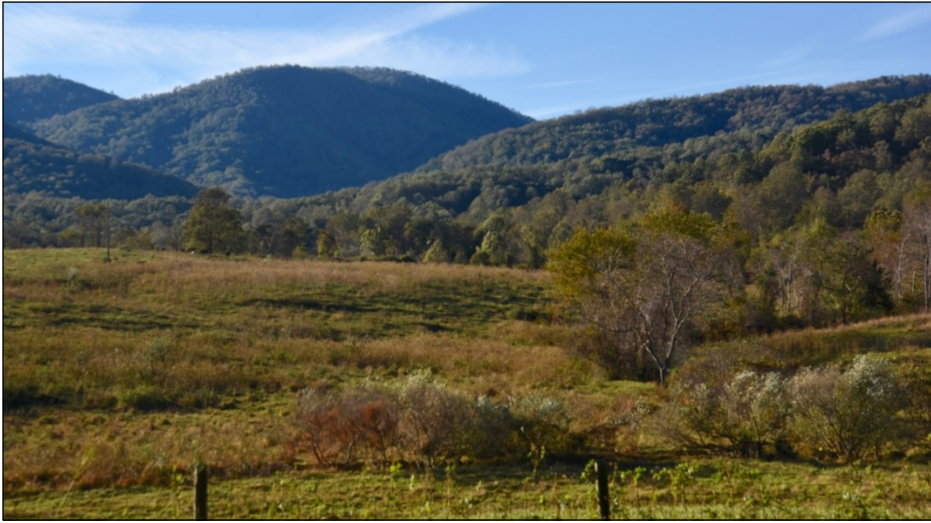

CHERI WOODARD REALTY PRESENTS

ROLLING HILLS FARM

121.5 Acres of Majestic Farmland

Southeastern Exposure

CHERI WOODARD REALTY

Rappahannock · Fauquier · Madison · Culpeper

ROLLING HILLS FARM

Eastern Pasture

Over 100 Fenced Acres

Western Views

Well Fenced with Trails Throughout

Hazel Mountain Views

ADDRESS: FT Valley
Road PRICE: \$949,000

ACRES: 121.5

CHERIWOODARDREALTY

37C Main Street • P.O. Box 550 • Sperryville, VA 22740
Office: 540-987-8500