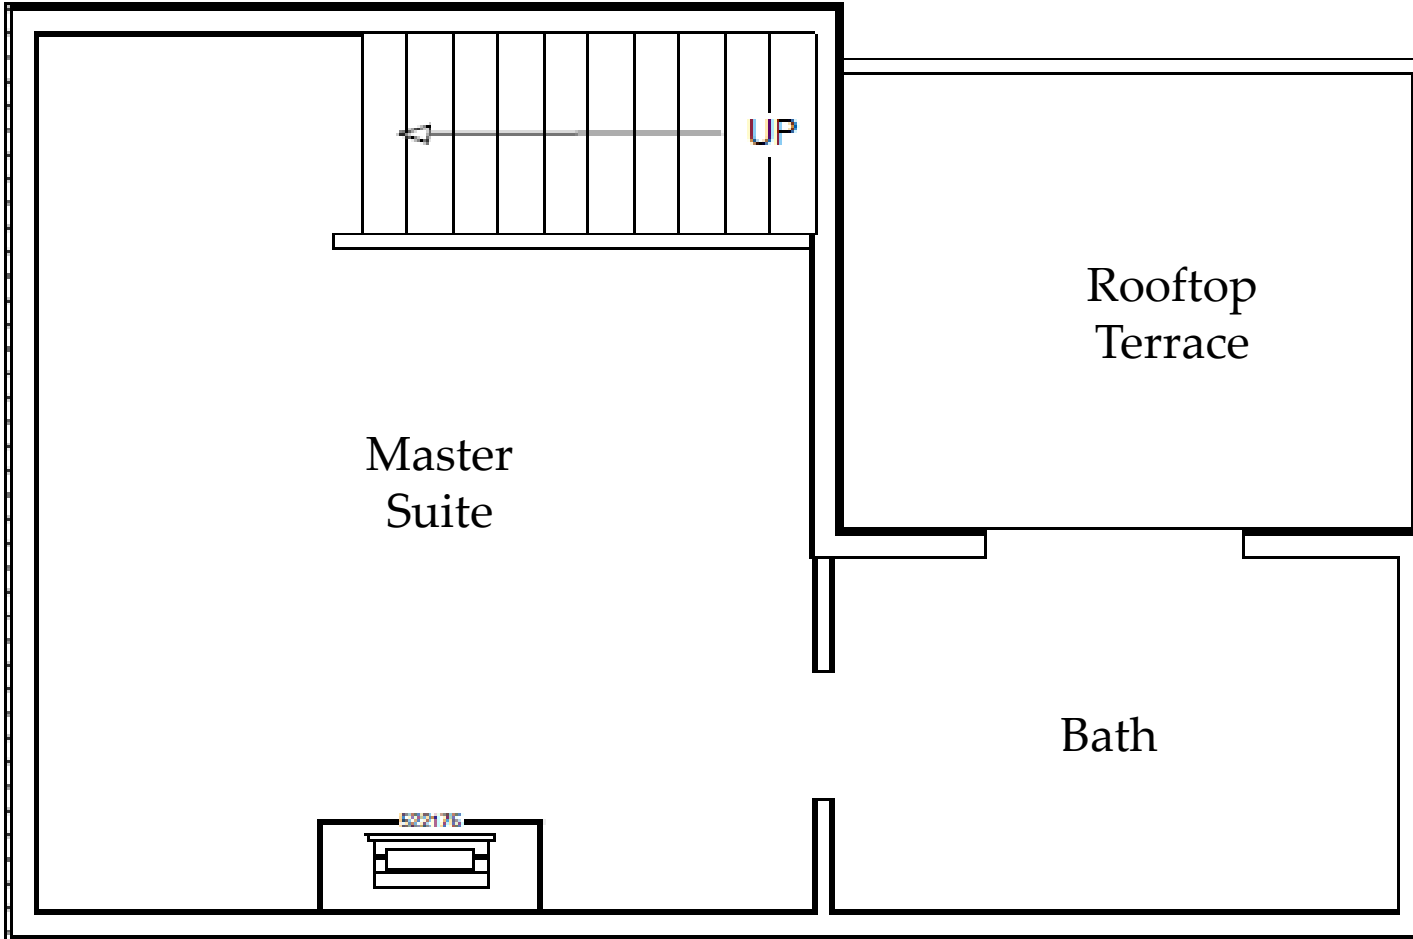

TOLL HOUSE CABIN

63 Black Rock Ford Rd, Huntly

Room Dimensions		
Kitchen	16	X 12
Living Room	15	X 17
Floor plans are for reference purposes only		

CHERIWOODARDREALTY

37C Main Street • Sperryville, VA 22740

540.987.8500 • www.cheriwoodard.com

TOLL HOUSE CABIN

63 Black Rock Ford Rd, Huntly

Room Dimensions		
Master Suite	15	X 17
Bath	11	X 17
Terrace	11	X 9

Floor plans are for reference purposes only

CHERIWOODARDREALTY

37C Main Street • Sperryville, VA 22740

540.987.8500 • www.cheriwoodard.com

TOLL HOUSE CABIN

63 Black Rock Ford Rd, Huntly

Room Dimensions		
Bedroom	15	X 17
Bath	10	X 6
Utility Room	10	X 9

Floor plans are for reference purposes only