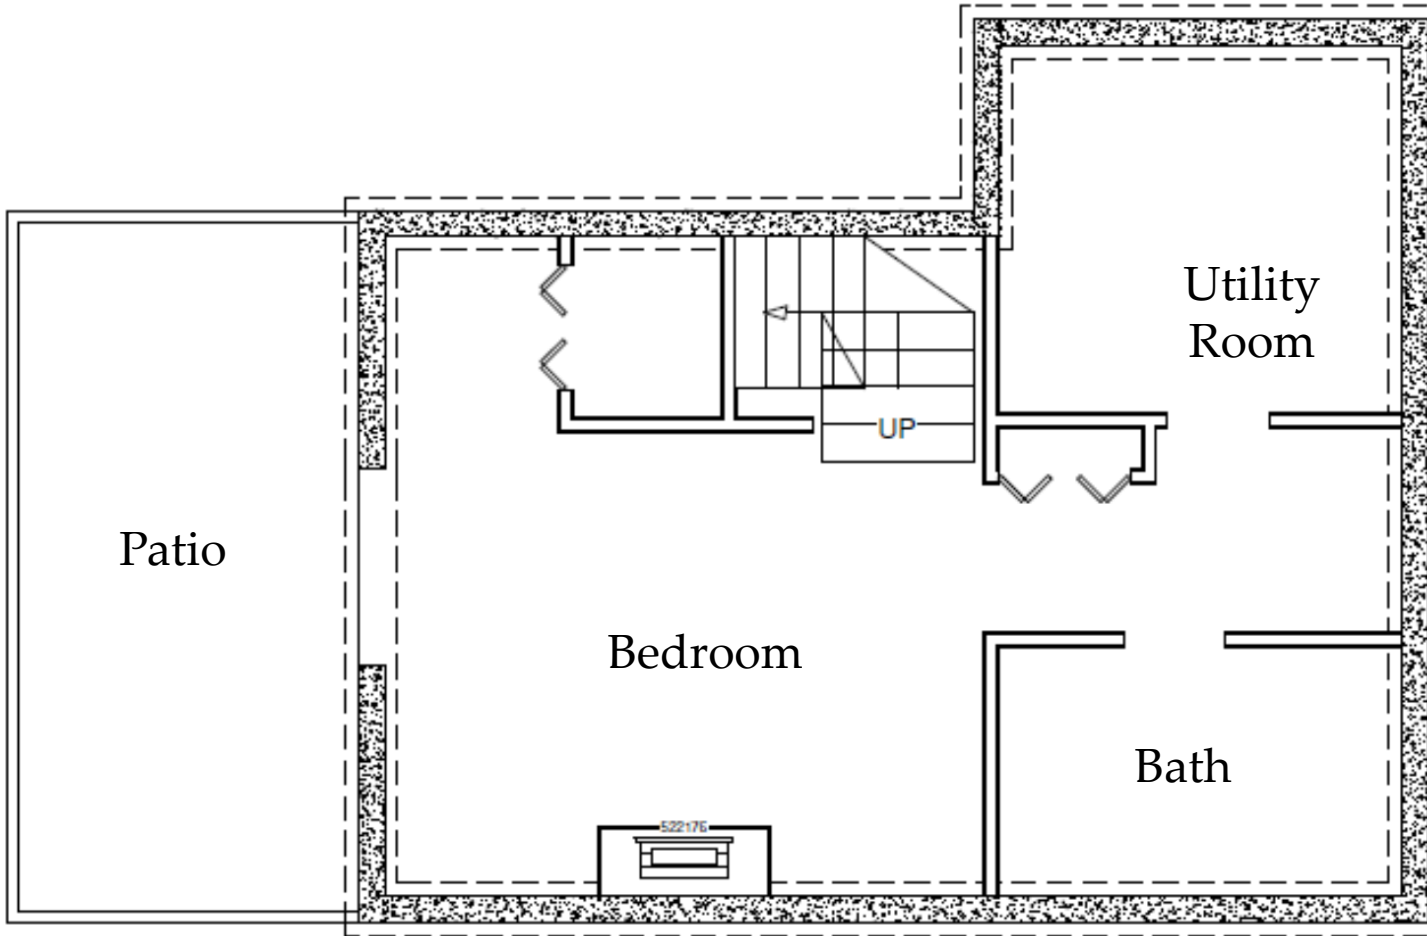

540.987.8500 • www.cheriwoodard.com

TOLL HOUSE CABIN

63 Black Rock Ford Rd, Huntly

Room Dimensions		
Master Suite	15	X 17
Bath	11	X 17
Terrace	11	X 9

Floor plans are for reference purposes only

CHERIWOODARDREALTY

37C Main Street • Sperryville, VA 22740

540.987.8500 • www.cheriwoodard.com

TOLL HOUSE CABIN

63 Black Rock Ford Rd, Huntly

Room Dimensions		
Bedroom	15	X 17
Bath	10	X 6
Utility Room	10	X 9

Floor plans are for reference purposes only