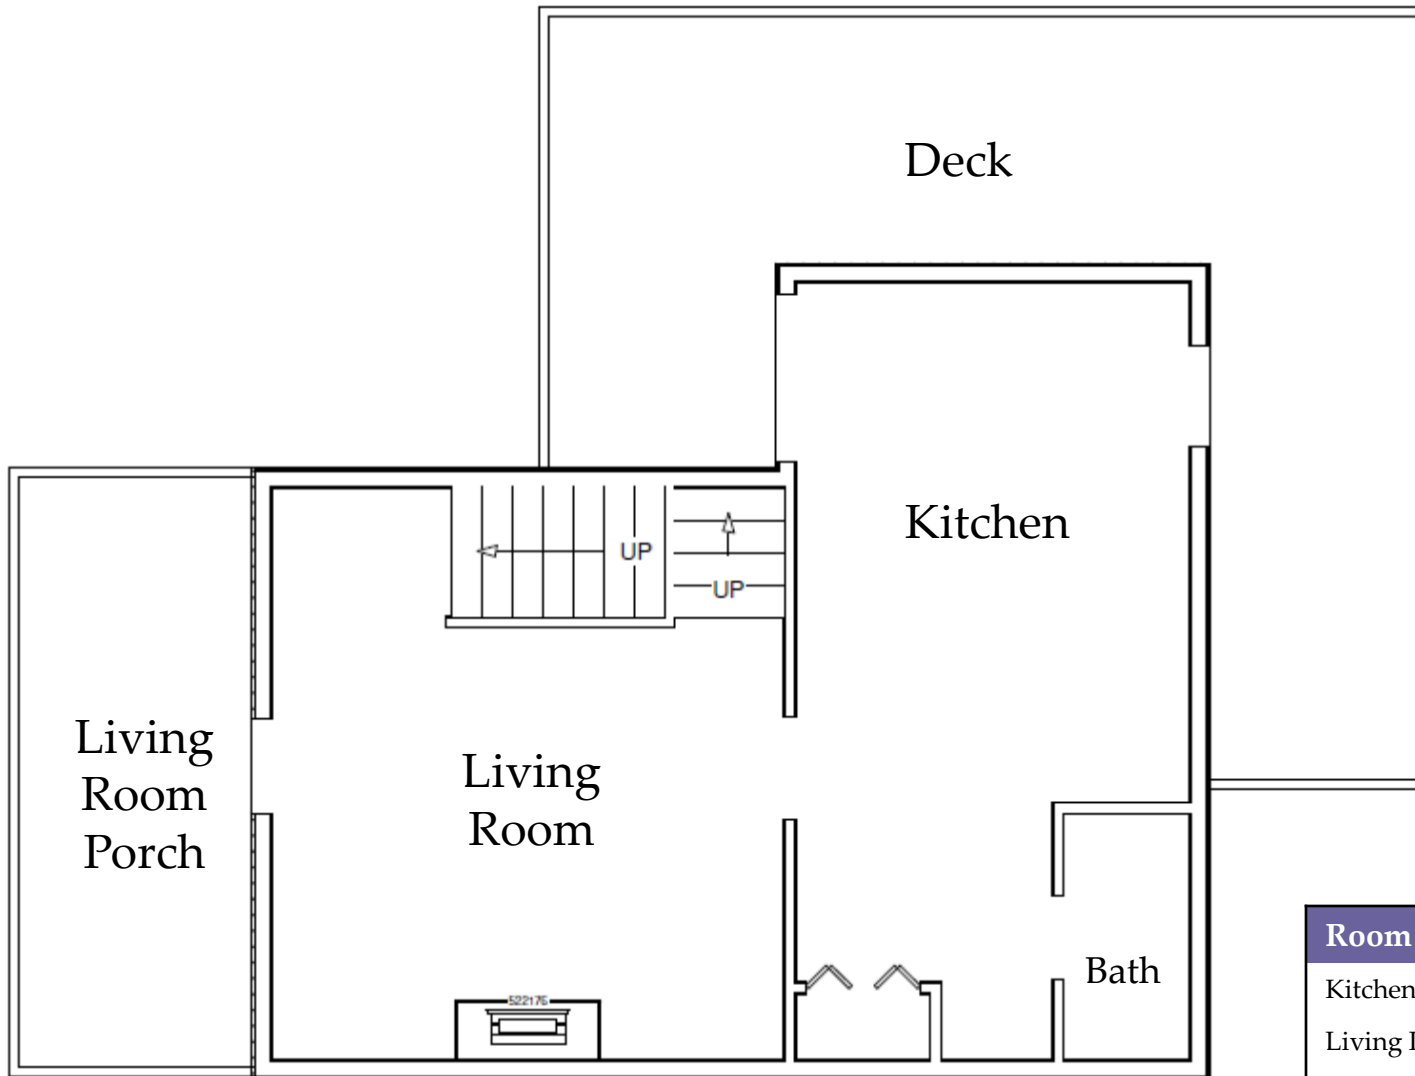

TOLL HOUSE CABIN

63 Black Rock Ford Rd, Huntly

Room Dimensions		
Kitchen	16	X 12
Living Room	15	X 17
Floor plans are for reference purposes only		

CHERIWOODARDREALTY

37C Main Street • Sperryville, VA 22740

540.987.8500 • www.cheriwoodard.com

TOLL HOUSE CABIN

63 Black Rock Ford Rd, Huntly

Room Dimensions		
Master Suite	15	X 17
Bath	11	X 17
Terrace	11	X 9

Floor plans are for reference purposes only

CHERIWOODARDREALTY

37C Main Street • Sperryville, VA 22740

540.987.8500 • www.cheriwoodard.com

TOLL HOUSE CABIN

63 Black Rock Ford Rd, Huntly

Room Dimensions		
Bedroom	15	X 17
Bath	10	X 6
Utility Room	10	X 9

Floor plans are for reference purposes only