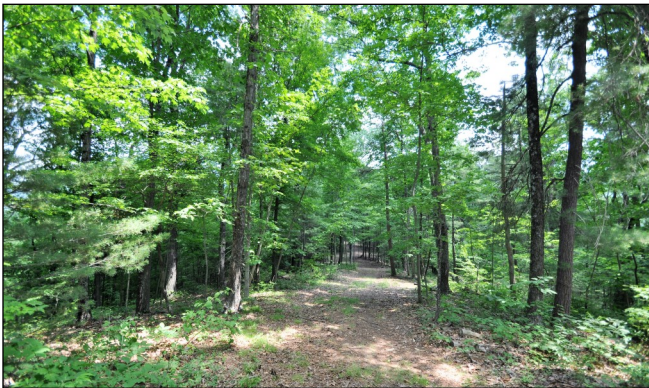

CHURCH BELL MOUNTAIN

Lake Arrowhead

3 Acre Field

Camp Site

Driveway

ADDRESS: Dry Run Road
PRICE: \$239,000 ACRES: 25.5

CHERI WOODARD REALTY

Rappahannock · Fauquier · Madison · Culpeper