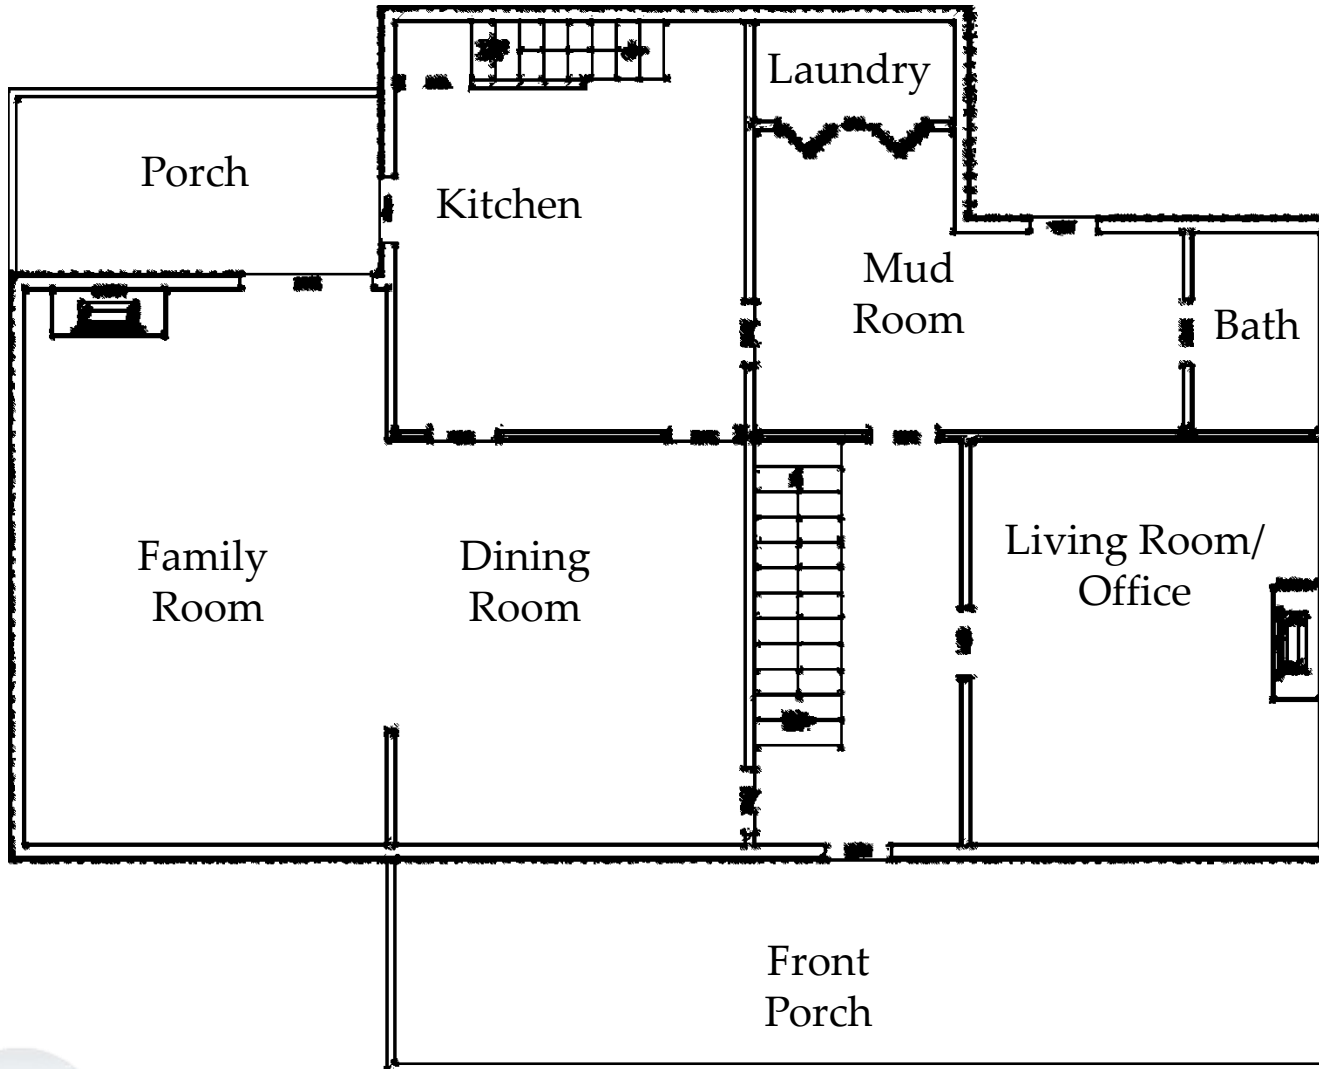

WILLOW POND

65 Dennis Road, Castleton

Room Dimensions		
Family Room	14	X 21
Dining Room	13	X 15
Kitchen	12	X 15
Living Room	13	X 15
Front Porch	35	X 8
Floor plans are for reference purposes only		

CHERIWOODARDREALTY

37C Main Street • Sperryville, VA 22740

540.987.8500 • www.cheriwoodard.com

WILLOW POND

65 Dennis Road, Castleton

Room Dimensions

Master Bedroom	13	X	15
Bedroom 2	14	X	15
Bedroom 3	13	X	15

Floor plans are for reference purposes only