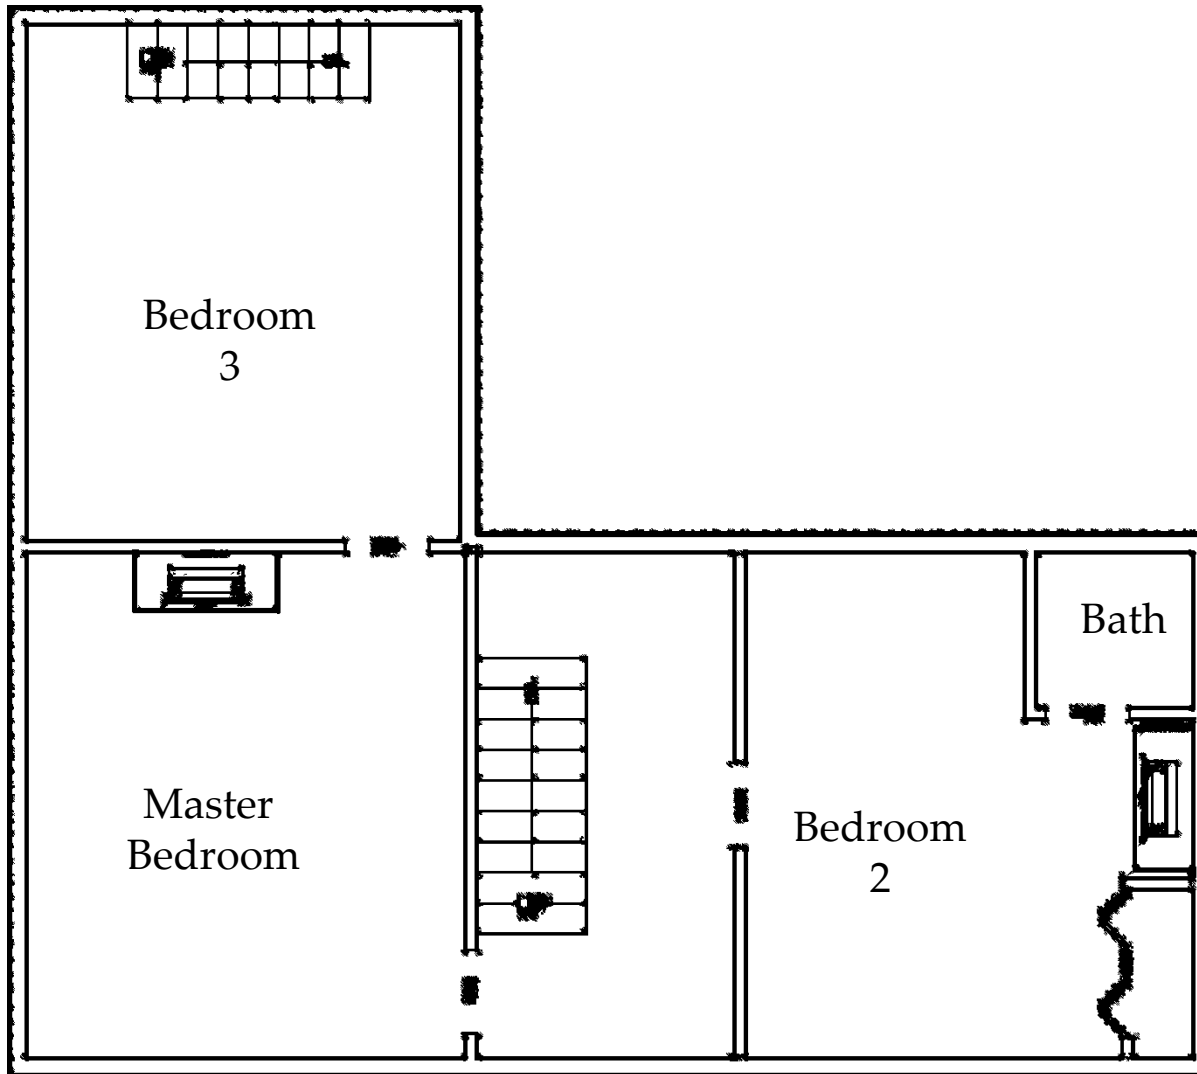

WILLOW POND

65 Dennis Road, Castleton

Room Dimensions		
Family Room	14	X 21
Dining Room	13	X 15
Kitchen	12	X 15
Living Room	13	X 15
Front Porch	35	X 8
Floor plans are for reference purposes only		

CHERIWOODARDREALTY

37C Main Street • Sperryville, VA 22740

540.987.8500 • www.cheriwoodard.com

WILLOW POND

65 Dennis Road, Castleton

Room Dimensions

Master Bedroom	13	X	15
Bedroom 2	14	X	15
Bedroom 3	13	X	15

Floor plans are for reference purposes only