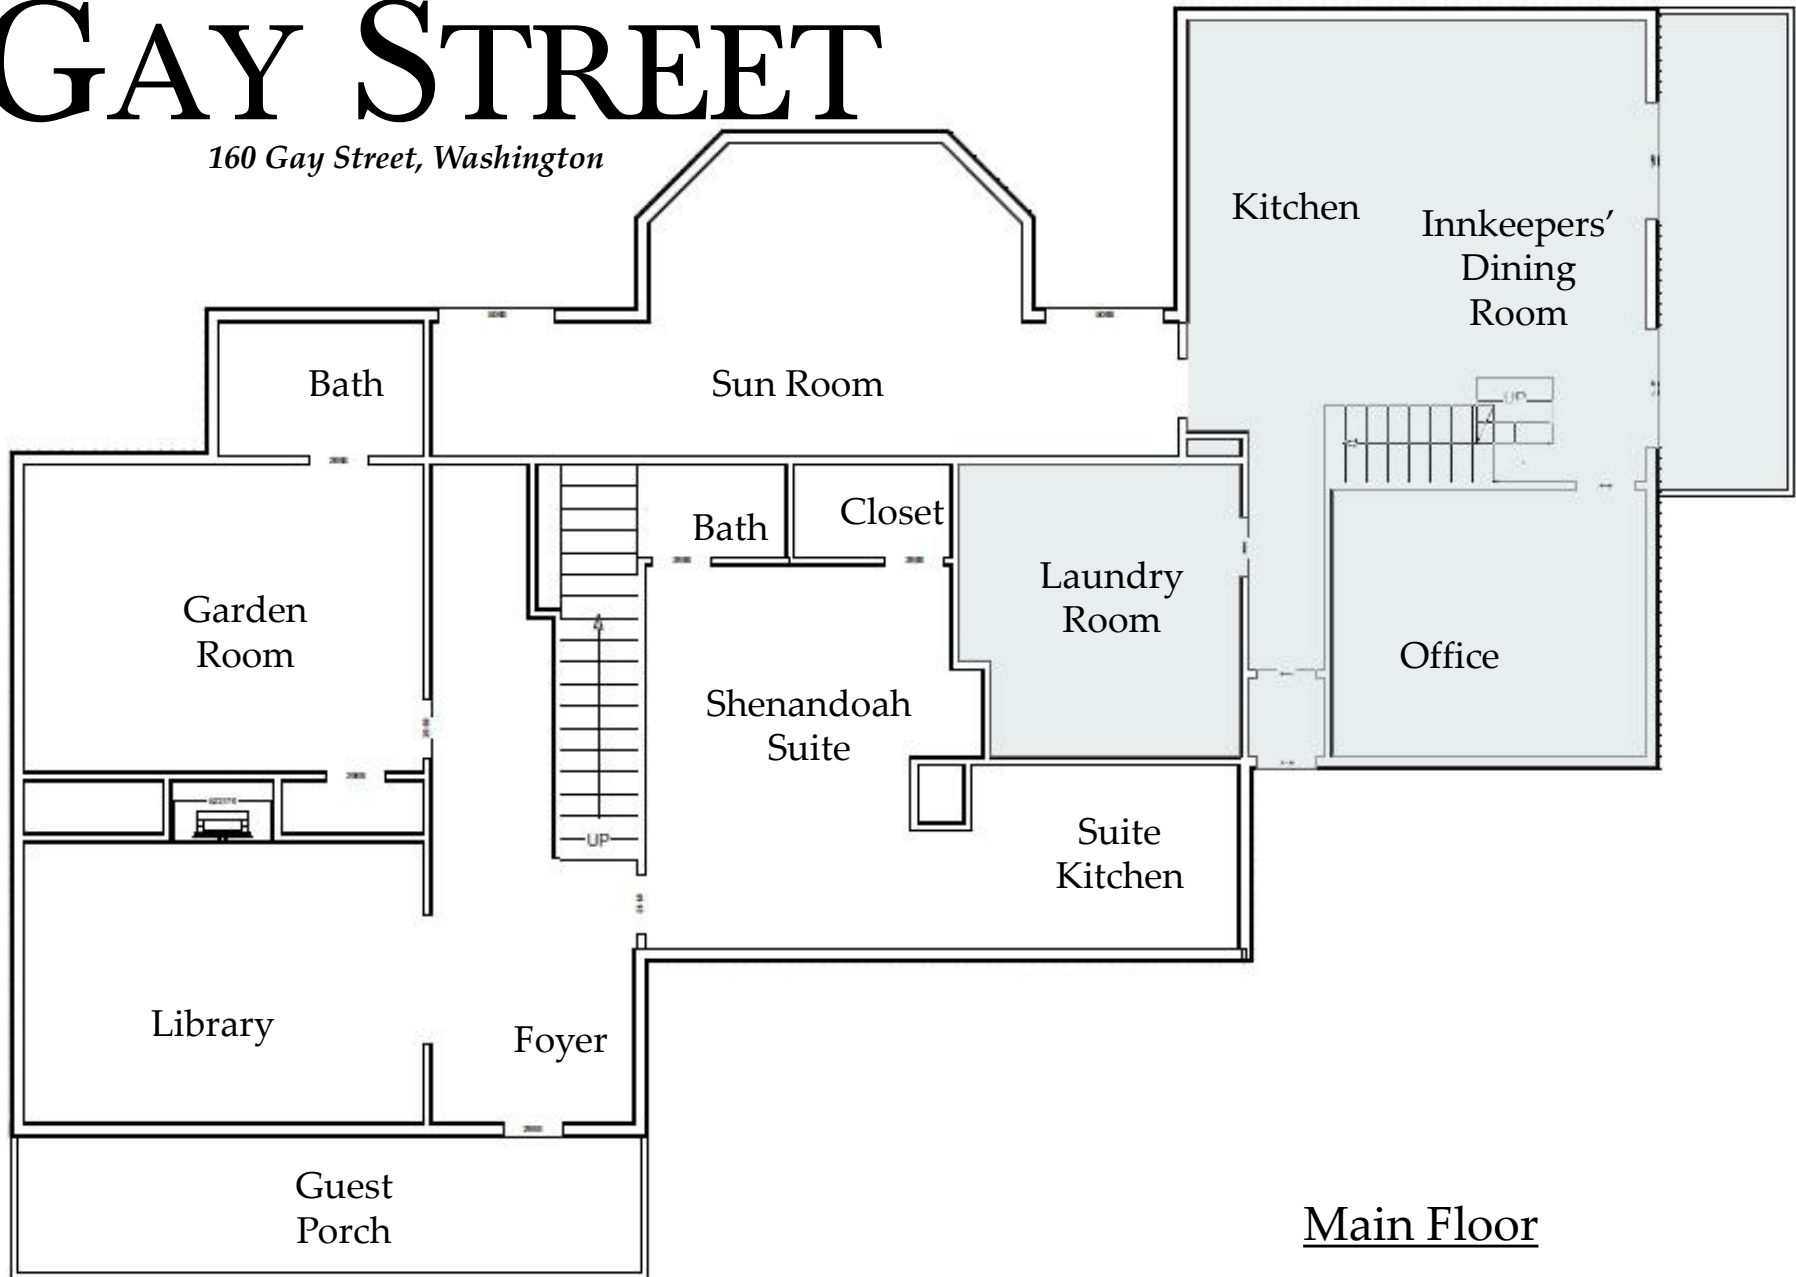

GAY STREET

160 Gay Street, Washington

Main Floor

CHERIWOODARDREALTY

37C Main Street • Sperryville, VA 22740

540.987.8500 • www.cheriwoodard.com

GAY STREET

160 Gay Street, Washington

Room Dimensions

Library	17	X	12
Garden Room	17	X	13
Shenandoah Suite	16	X	13
Suite Kitchen	12	X	8
Sun Room	16	X	13

(Total length of Sun Room 32')

Floor plans are for reference purposes only

Owner's Room Dimensions

Kitchen / Dining Room	20	X	20
Laundry Room	11	X	13
Office	14	X	11

Floor plans are for reference purposes only

CHERIWOODARDREALTY

37C Main Street • Sperryville, VA 22740

540.987.8500 • www.cheriwoodard.com