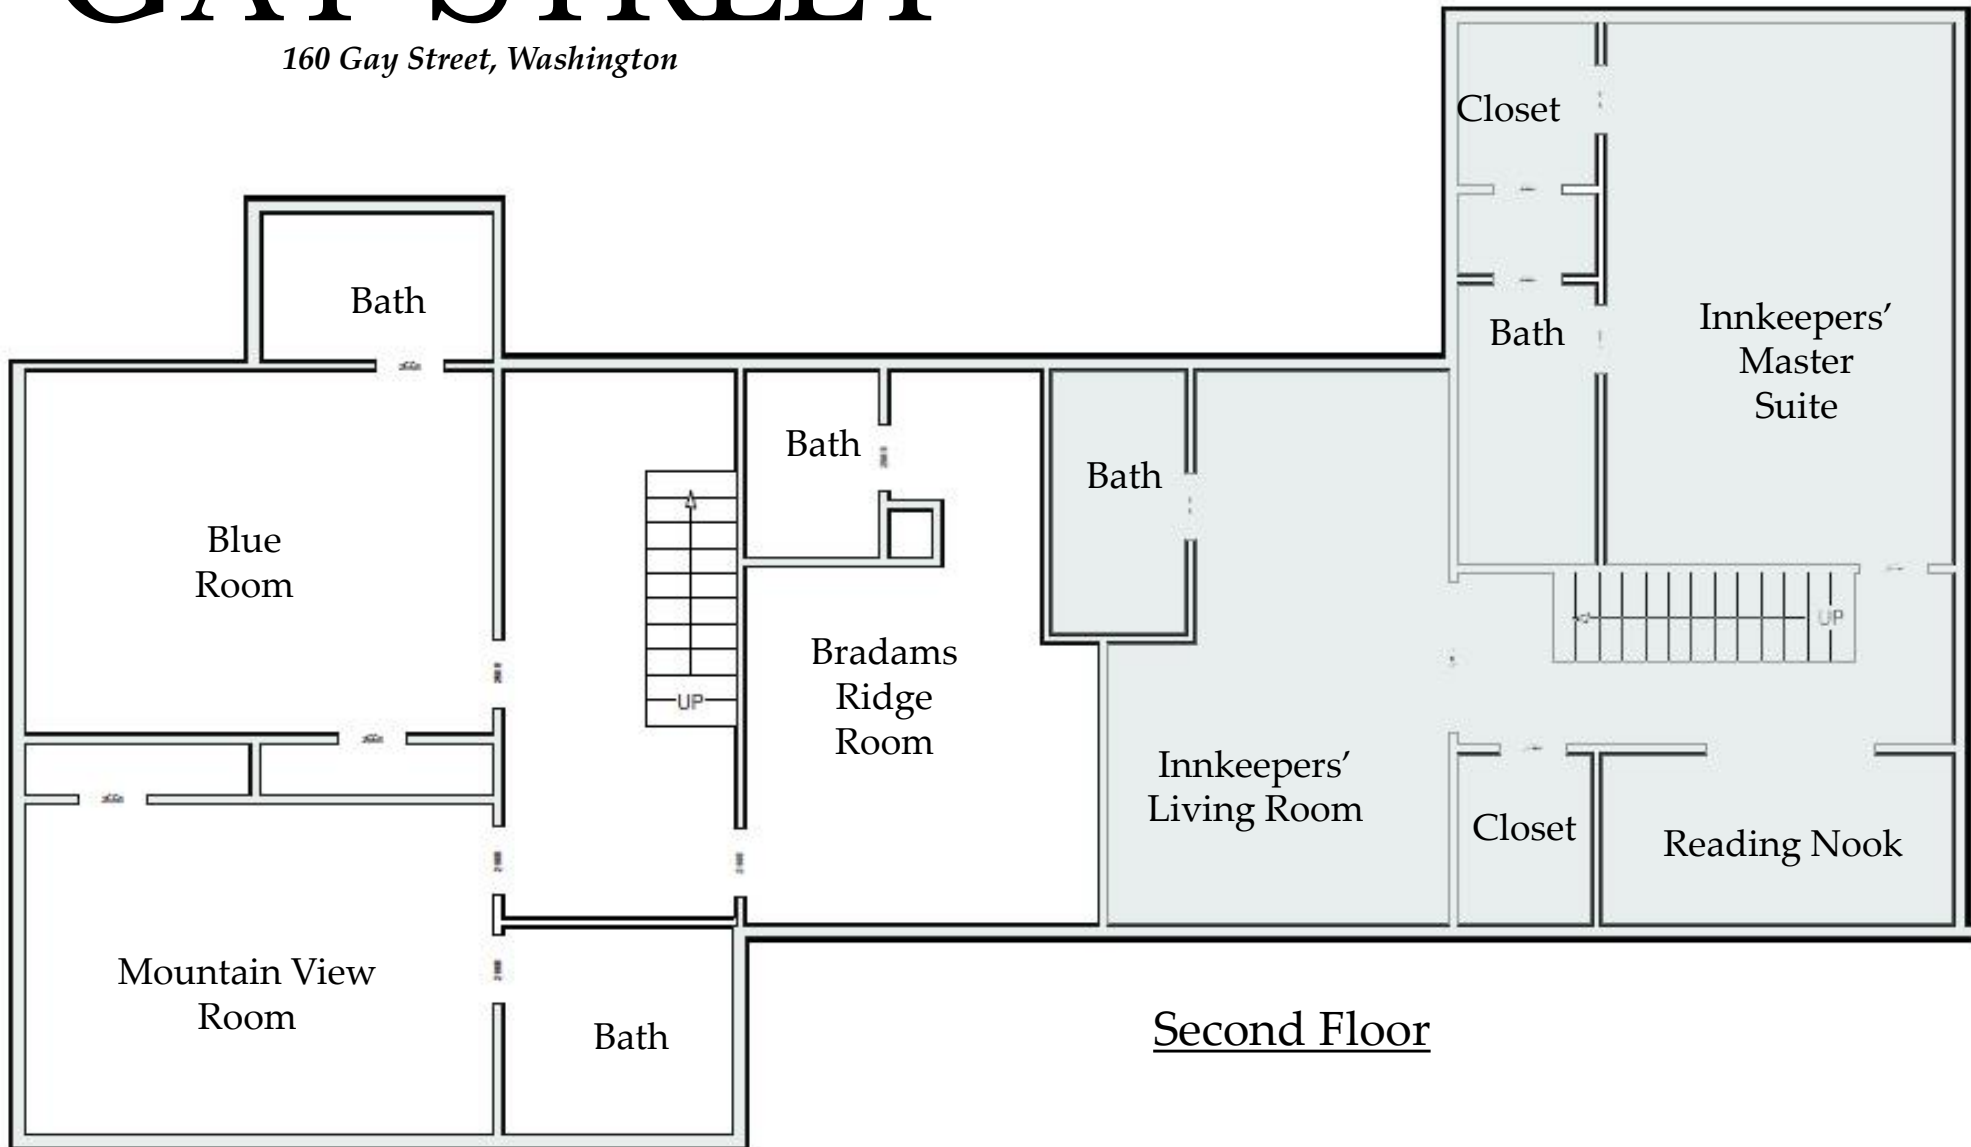

GAY STREET

160 Gay Street, Washington

CHERIWOODARDREALTY

37C Main Street • Sperryville, VA 22740

540.987.8500 • www.cheriwoodard.com

GAY STREET

160 Gay Street, Washington

Room Dimensions

Mountain View Room	17	X	12
Blue Room	17	X	13
Bradams Ridge Room	11	X	13

Floor plans are for reference purposes only

Owner's Room Dimensions

Master Suite	12	X	19
Library	7	X	8
Living Room	9	X	19

Floor plans are for reference purposes only

CHERIWOODARDREALTY

37C Main Street • Sperryville, VA 22740

540.987.8500 • www.cheriwoodard.com