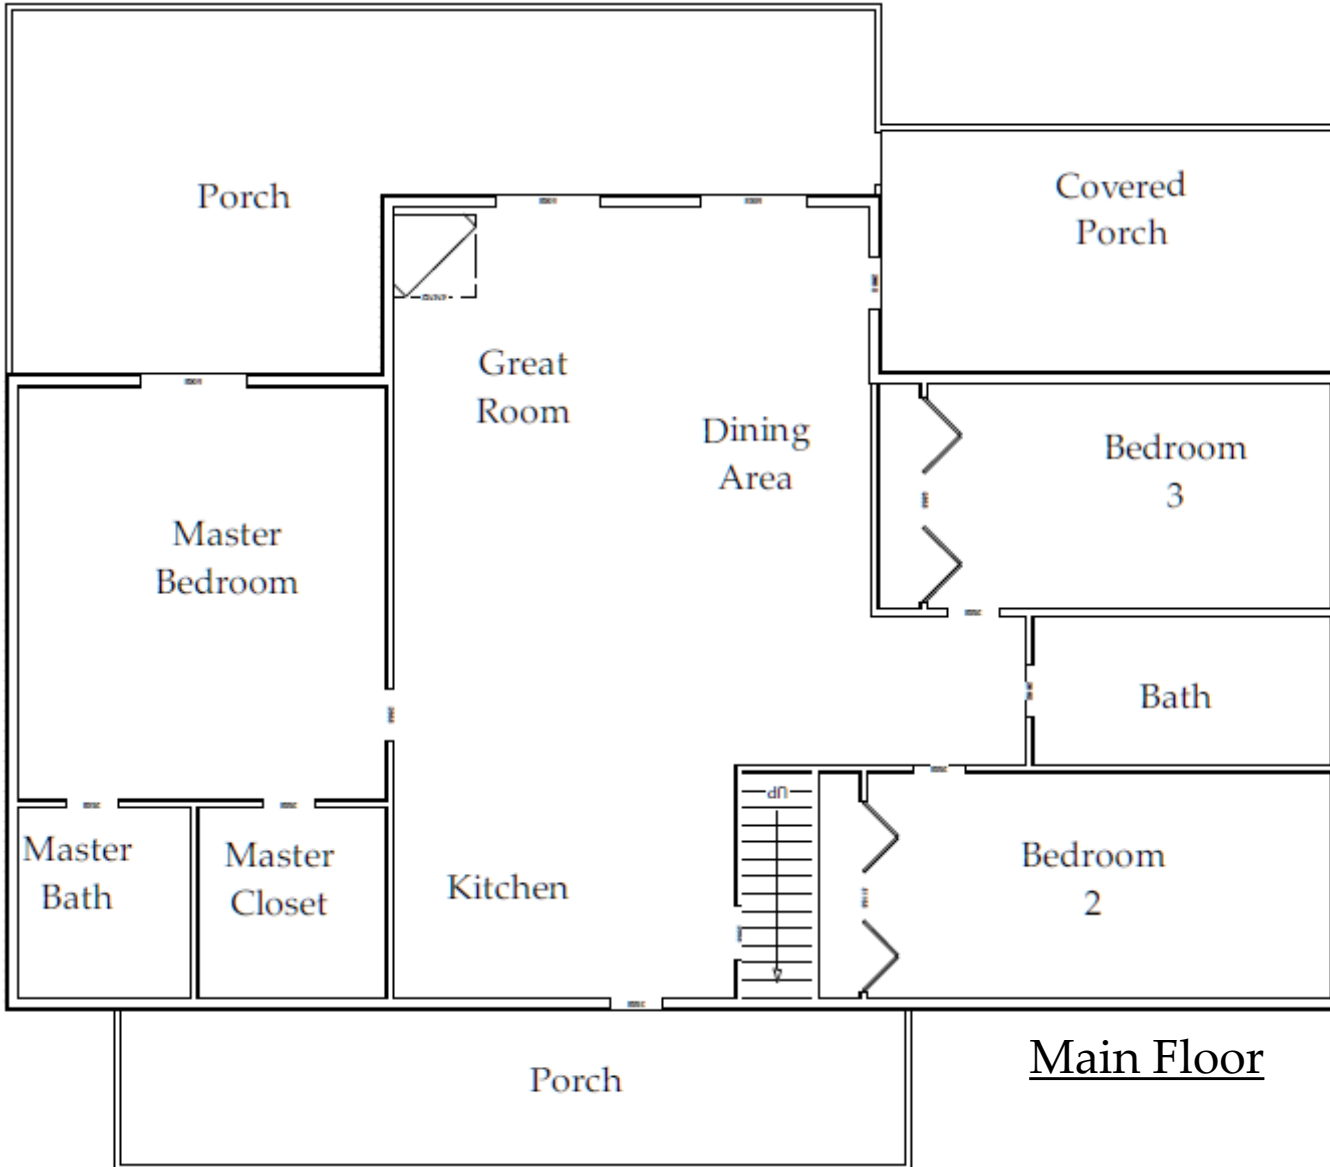

Rag Hill Road

250 Rag Hill Road, Syria

Room Dimensions		
Master Bedroom	17	X 20
Great/Dining/Kitchen	37	X 23
Bedroom 2	22	X 11
Bedroom 3	19	X 11

Floor plans are for reference purposes only

Rag Hill Road

250 Rag Hill Road, Syria

Room Dimensions		
Garage	12	X 29
Reg Room	22	X 28
Office	17	X 20

Floor plans are for reference purposes only

Lower Level