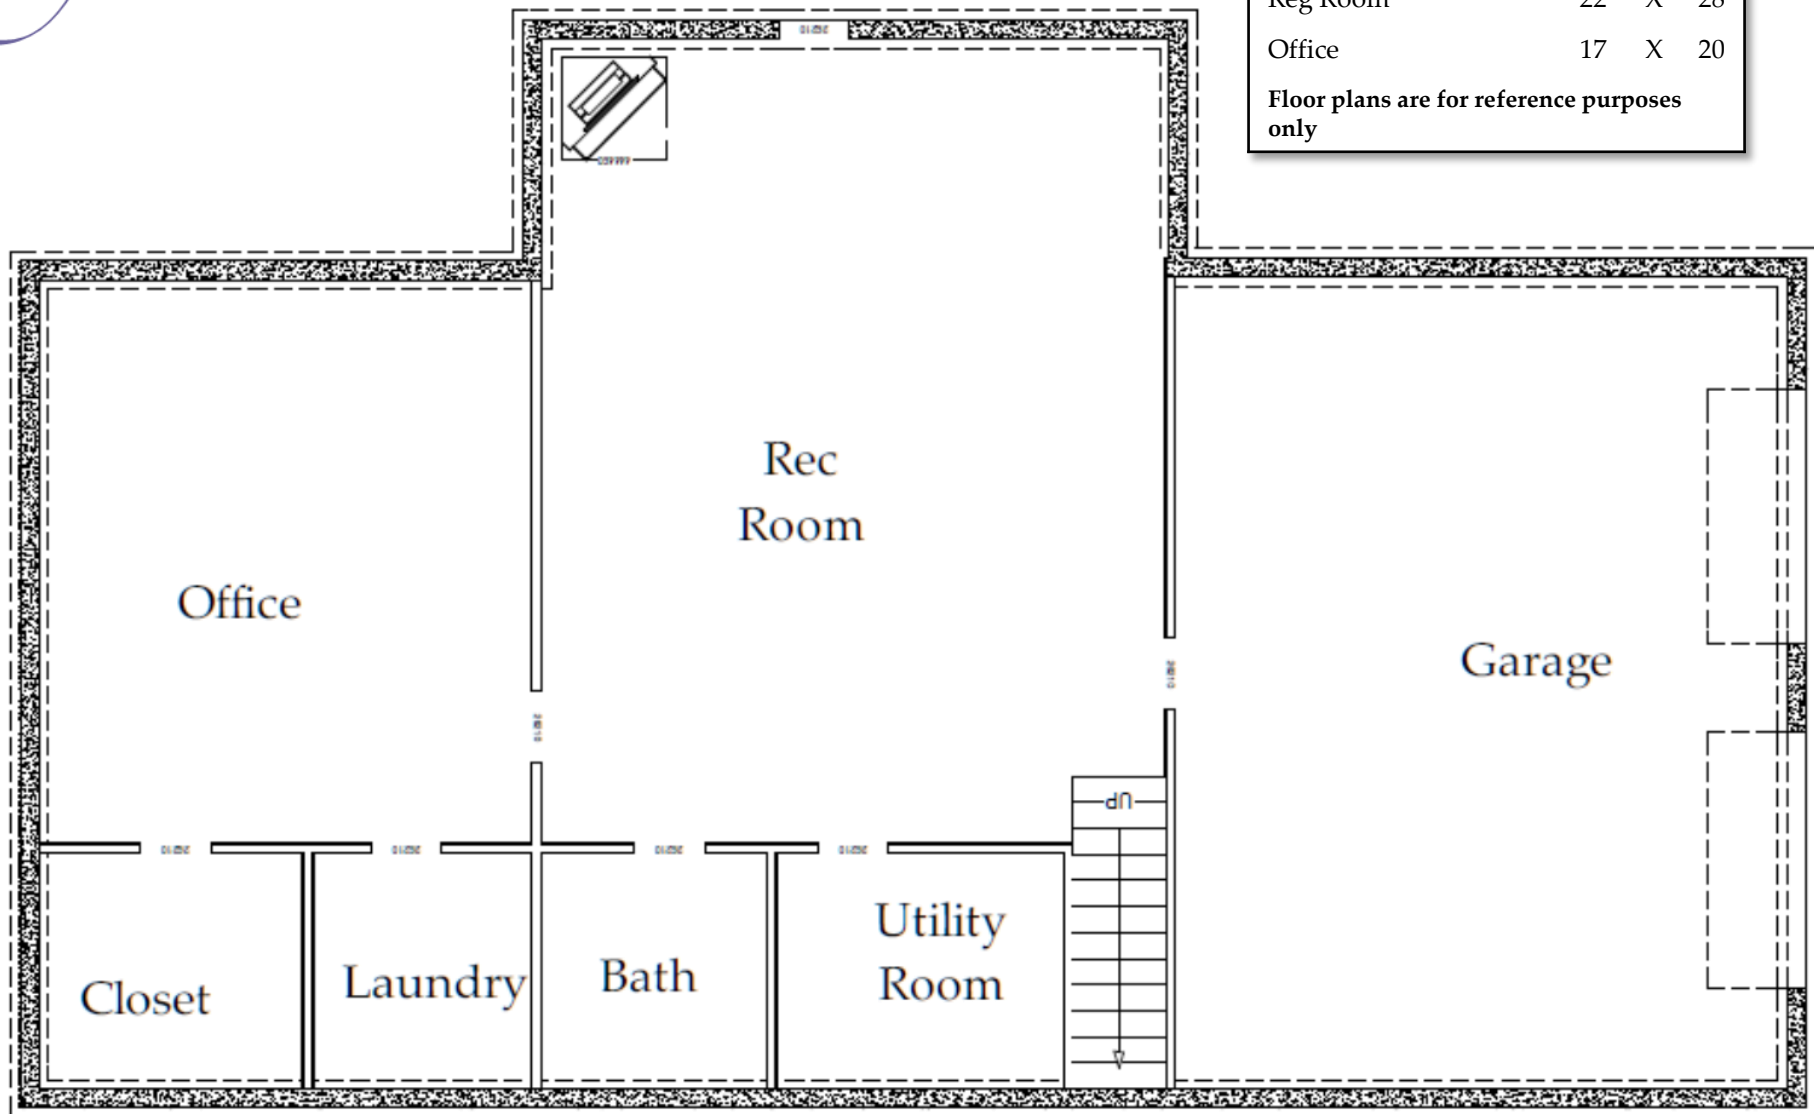

Rag Hill Road

250 Rag Hill Road, Syria

Room Dimensions		
Master Bedroom	17	X 20
Great/Dining/Kitchen	37	X 23
Bedroom 2	22	X 11
Bedroom 3	19	X 11

Floor plans are for reference purposes only

Rag Hill Road

250 Rag Hill Road, Syria

Room Dimensions		
Garage	12	X 29
Reg Room	22	X 28
Office	17	X 20

Floor plans are for reference purposes only

Lower Level